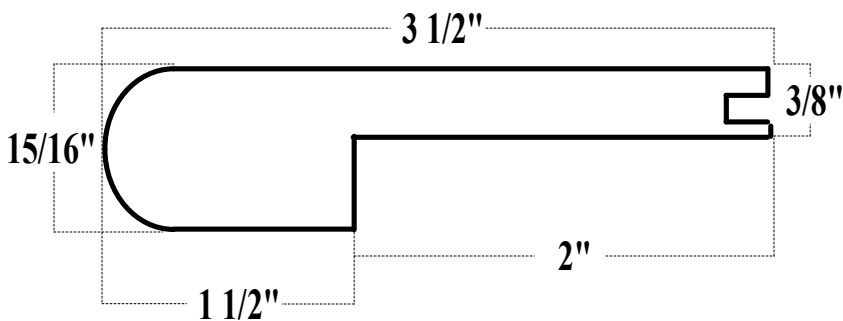

# OAK

**3/4" Flush Stairnose**

**3/4" Flush Reducer**

**1/2" Flush Stairnose**

**1/2" Flush Reducer**

**3/8" Flush Stairnose**

**3/8" Flush Reducer**

**Overlap Stairnose**

**Overlap Reducer**

**Baby-Treshold**

**Quarter Round**

**T-Molding**